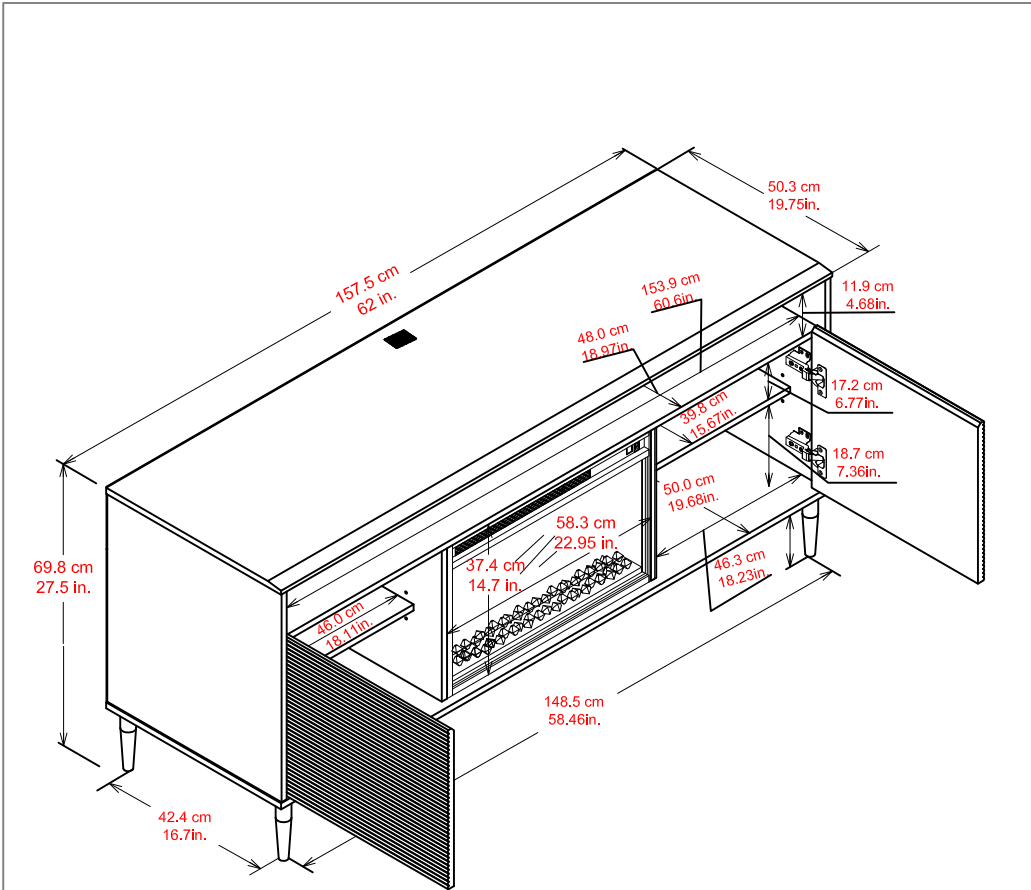

# 2384319COM - Fireplace TV Stand

Finish: Sharkey Gray/Gold

Wood Breakdown:  
PB 67%. MDF 33%.  
Total storage: 7.75 cubic feet

Overall Product Size:  
62" W × 19.75" D × 27.5" H  
157.5cm W × 50.3cm D × 69.8cm H

Maximum Weight Capacities  
Unit Weight: 118.7 lbs. (53.94 kg)