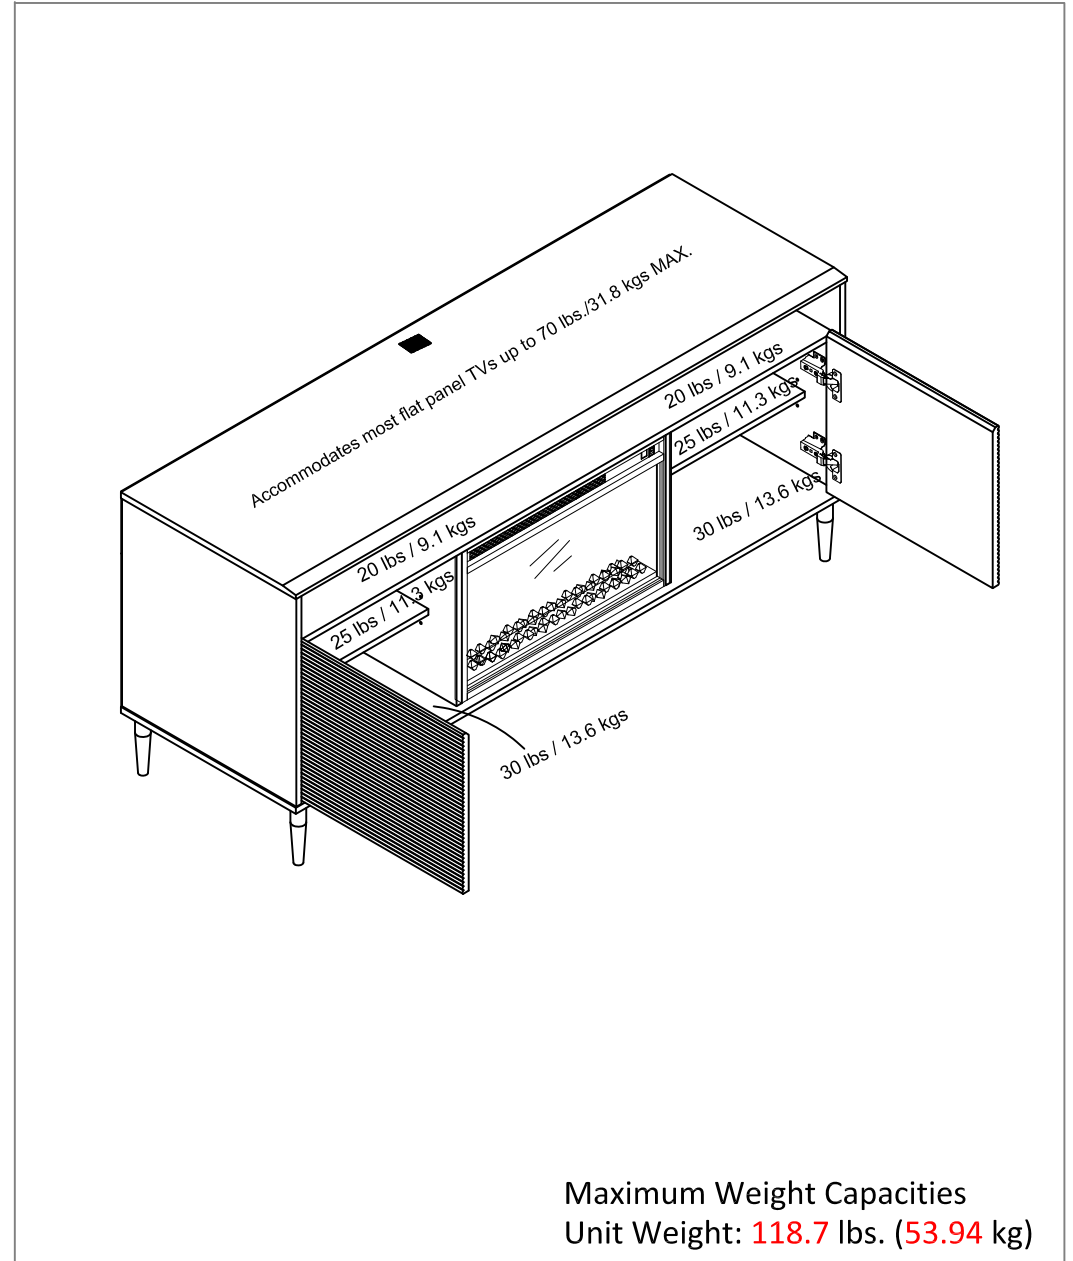

# 2384319COM - Fireplace TV Stand

Finish: Sharkey Gray/Gold

Wood Breakdown:  
PB 67%. MDF 33%.  
Total storage: 7.75 cubic feet

Overall Product Size:  
62" W × 19.75" D × 27.5" H  
157.5cm W × 50.3cm D × 69.8cm H

Maximum Weight Capacities  
Unit Weight: 118.7 lbs. (53.94 kg)